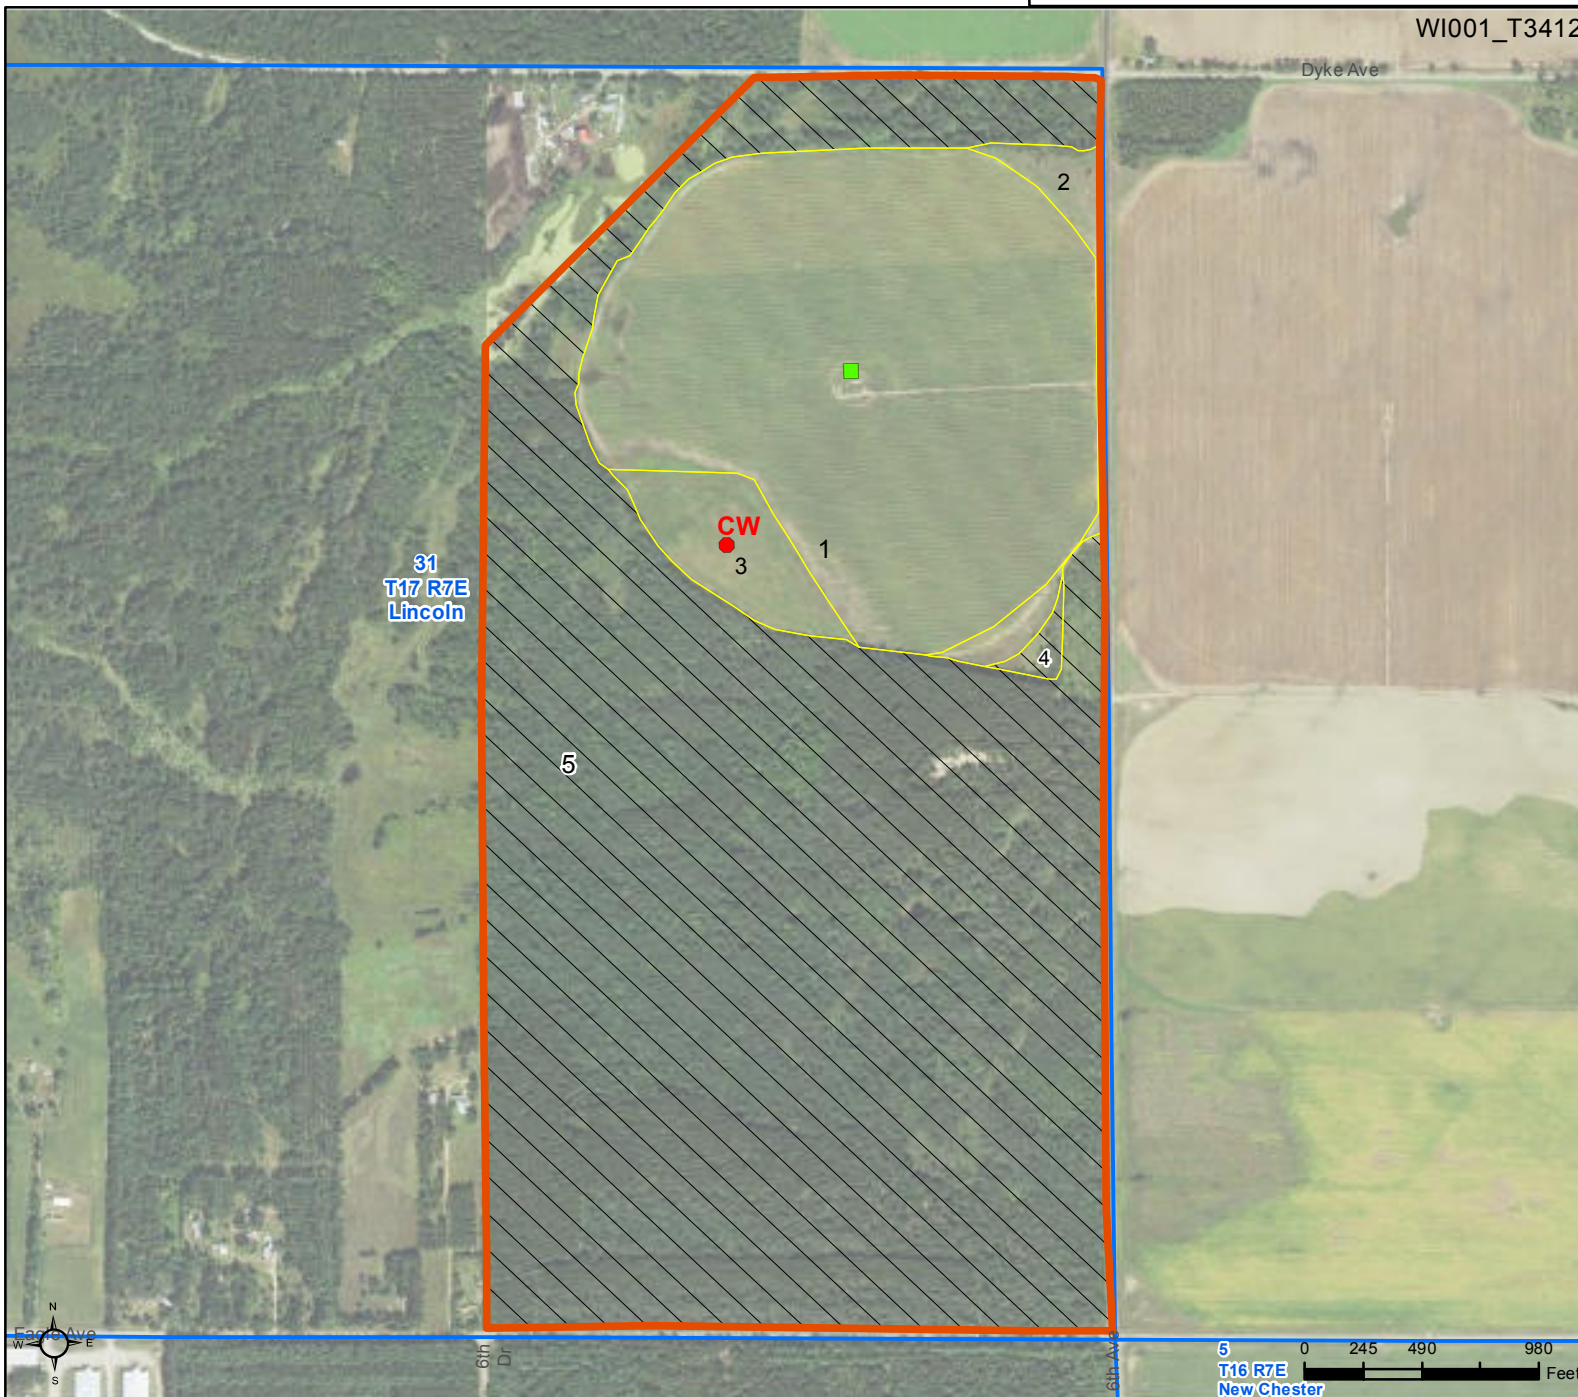

Farm 4345
Tract 3412
 2018 Program Year

WI001_T3412

CLU	Acres	HEL	Crop
1	78.34	NHEL	
2	4.65	NHEL	
3	8.02	NHEL	
4	1.03	UHHEL	
5	206.88	UHHEL	

Page Cropland Total: 91.01 acres

Map Created March 01, 2018

Common Land Unit

- Cropland
- Non-Cropland
- Tract Boundary
- PLSS

NAIP Imagery 2017
Wetland Determination Identifiers

- Restricted Use
- ▼ Limited Restrictions
- Exempt from Conservation Compliance Provisions